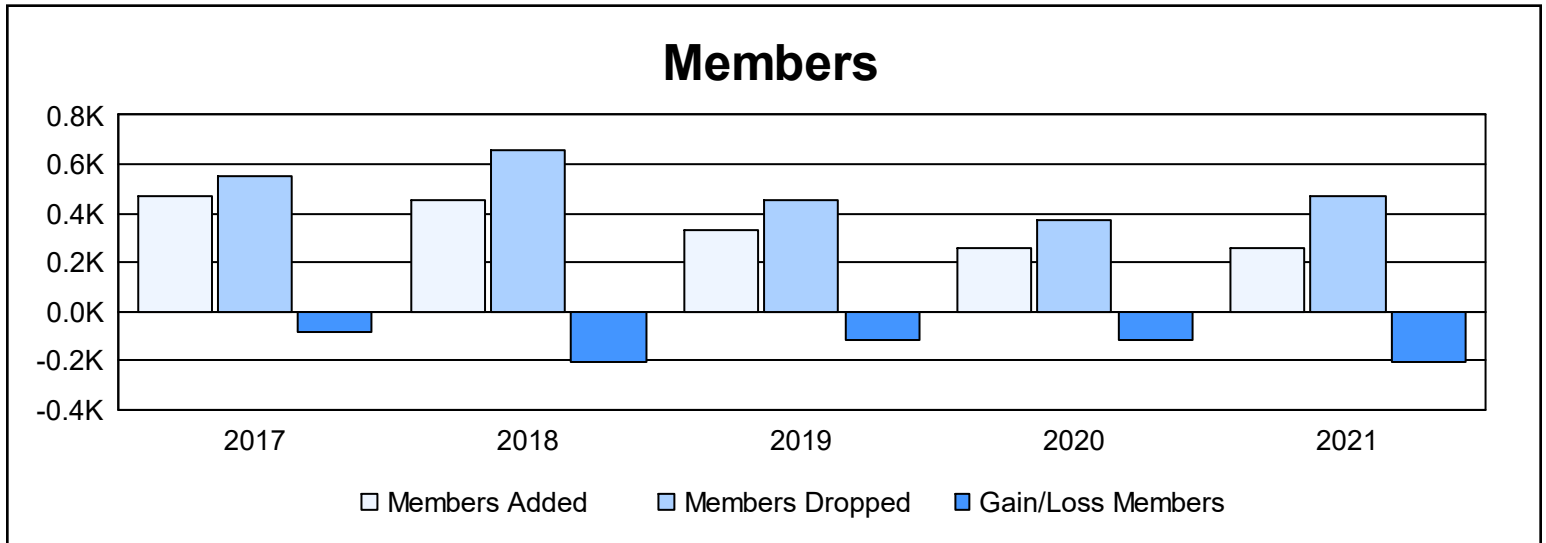

Multiple District C

As of June 2021 Cumulative

Year	New Clubs	Dropped Clubs	Gain/ Loss Clubs	New Members	Charter Members	Reinstate Members	Transfer Members	Total Member Added	Total Members Dropped	Gain/ Loss Members
2016-2017	2	5	-3	362	55	26	25	468	554	-86
2017-2018	1	3	-2	361	37	12	40	450	658	-208
2018-2019	0	1	-1	287	6	21	20	334	451	-117
2019-2020	0	1	-1	222	1	15	18	256	375	-119
2020-2021	1	6	-5	175	34	16	32	257	466	-209
Average	1	3	-2	281	27	18	27	353	501	-148

Membership Composition June 2021 Cumulative

Gender Composition June 2021 Cumulative