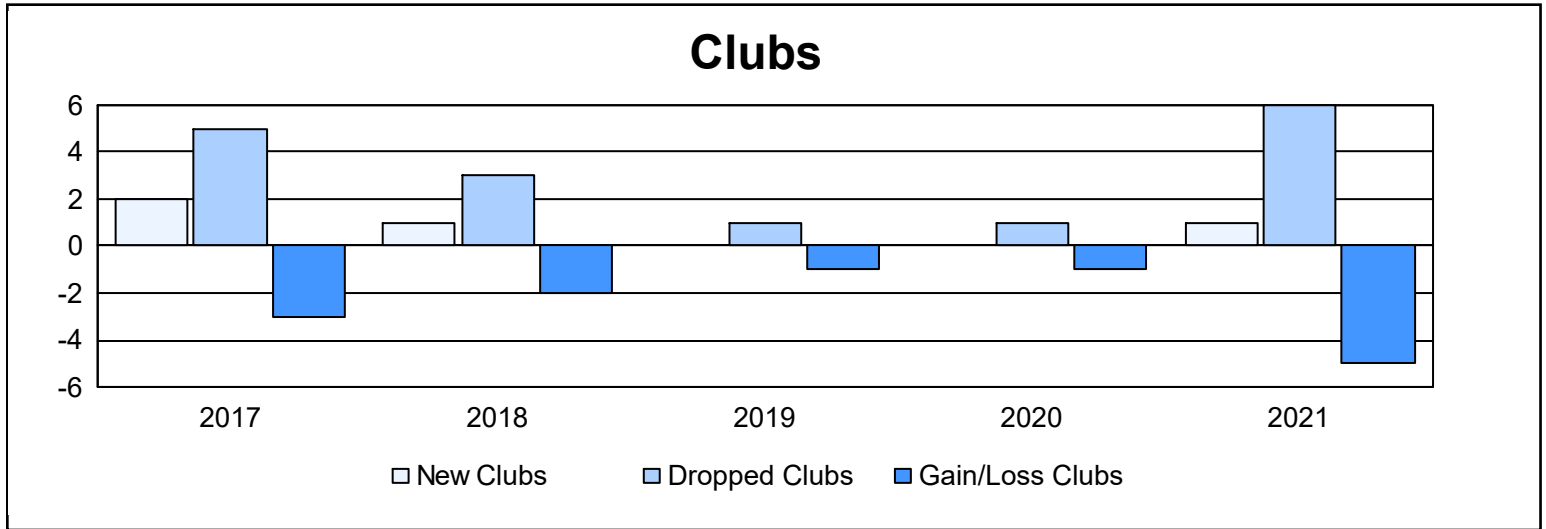

Multiple District C

As of June 2021 Cumulative

Year	New Clubs	Dropped Clubs	Gain/ Loss Clubs	New Members	Charter Members	Reinstate Members	Transfer Members	Total Member Added	Total Members Dropped	Gain/ Loss Members
2016-2017	2	5	-3	362	55	26	25	468	554	-86
2017-2018	1	3	-2	361	37	12	40	450	658	-208
2018-2019	0	1	-1	287	6	21	20	334	451	-117
2019-2020	0	1	-1	222	1	15	18	256	375	-119
2020-2021	1	6	-5	175	34	16	32	257	466	-209
Average	1	3	-2	281	27	18	27	353	501	-148

Membership Composition June 2021 Cumulative

Gender Composition June 2021 Cumulative